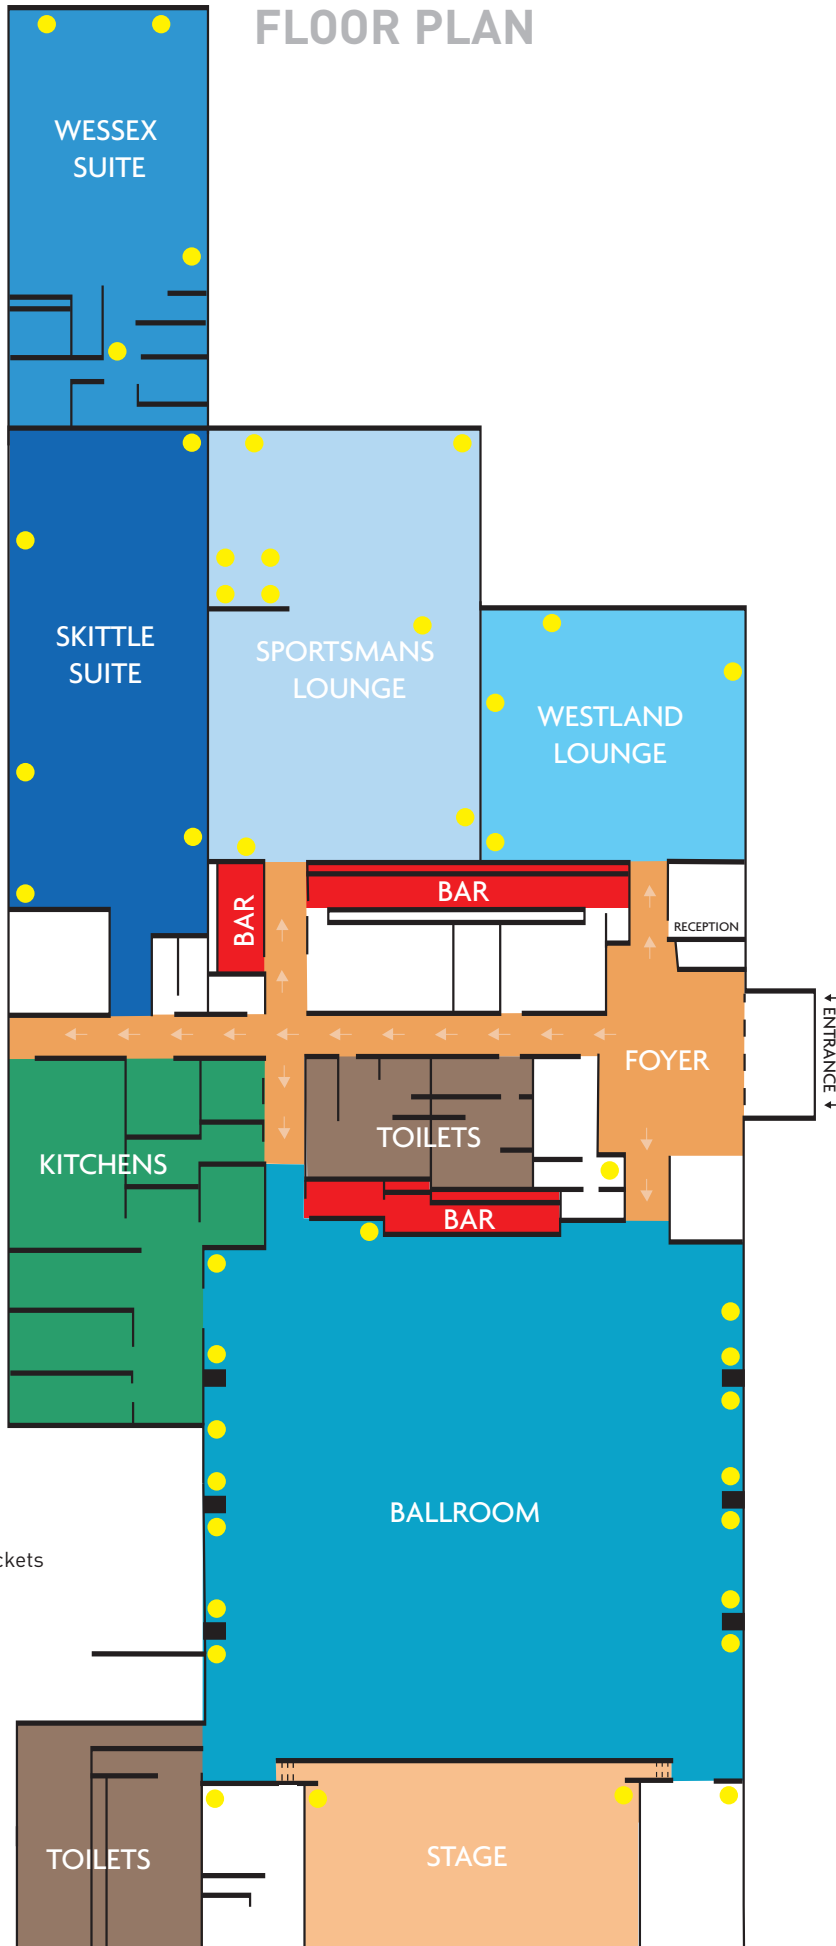

# FLOOR PLAN

- WESTBOURNE CLOSE
- YEOVIL
- SOMERSET BA20 2DD
- TEL: 01935 848 380
- FAX: 01935 848 384
- EMAIL: [info@westlandonline.co.uk](mailto:info@westlandonline.co.uk)
- WWW: [westlandonline.co.uk](http://westlandonline.co.uk)

● Double Sockets

- Media Launches
- Conferences & Meetings
- Exhibitions
- Training Courses
- Trade Shows
- Live Shows & Concerts
- Banquets
- Graduations
- Private Hire
- Dinners
- Club Events
- Weddings